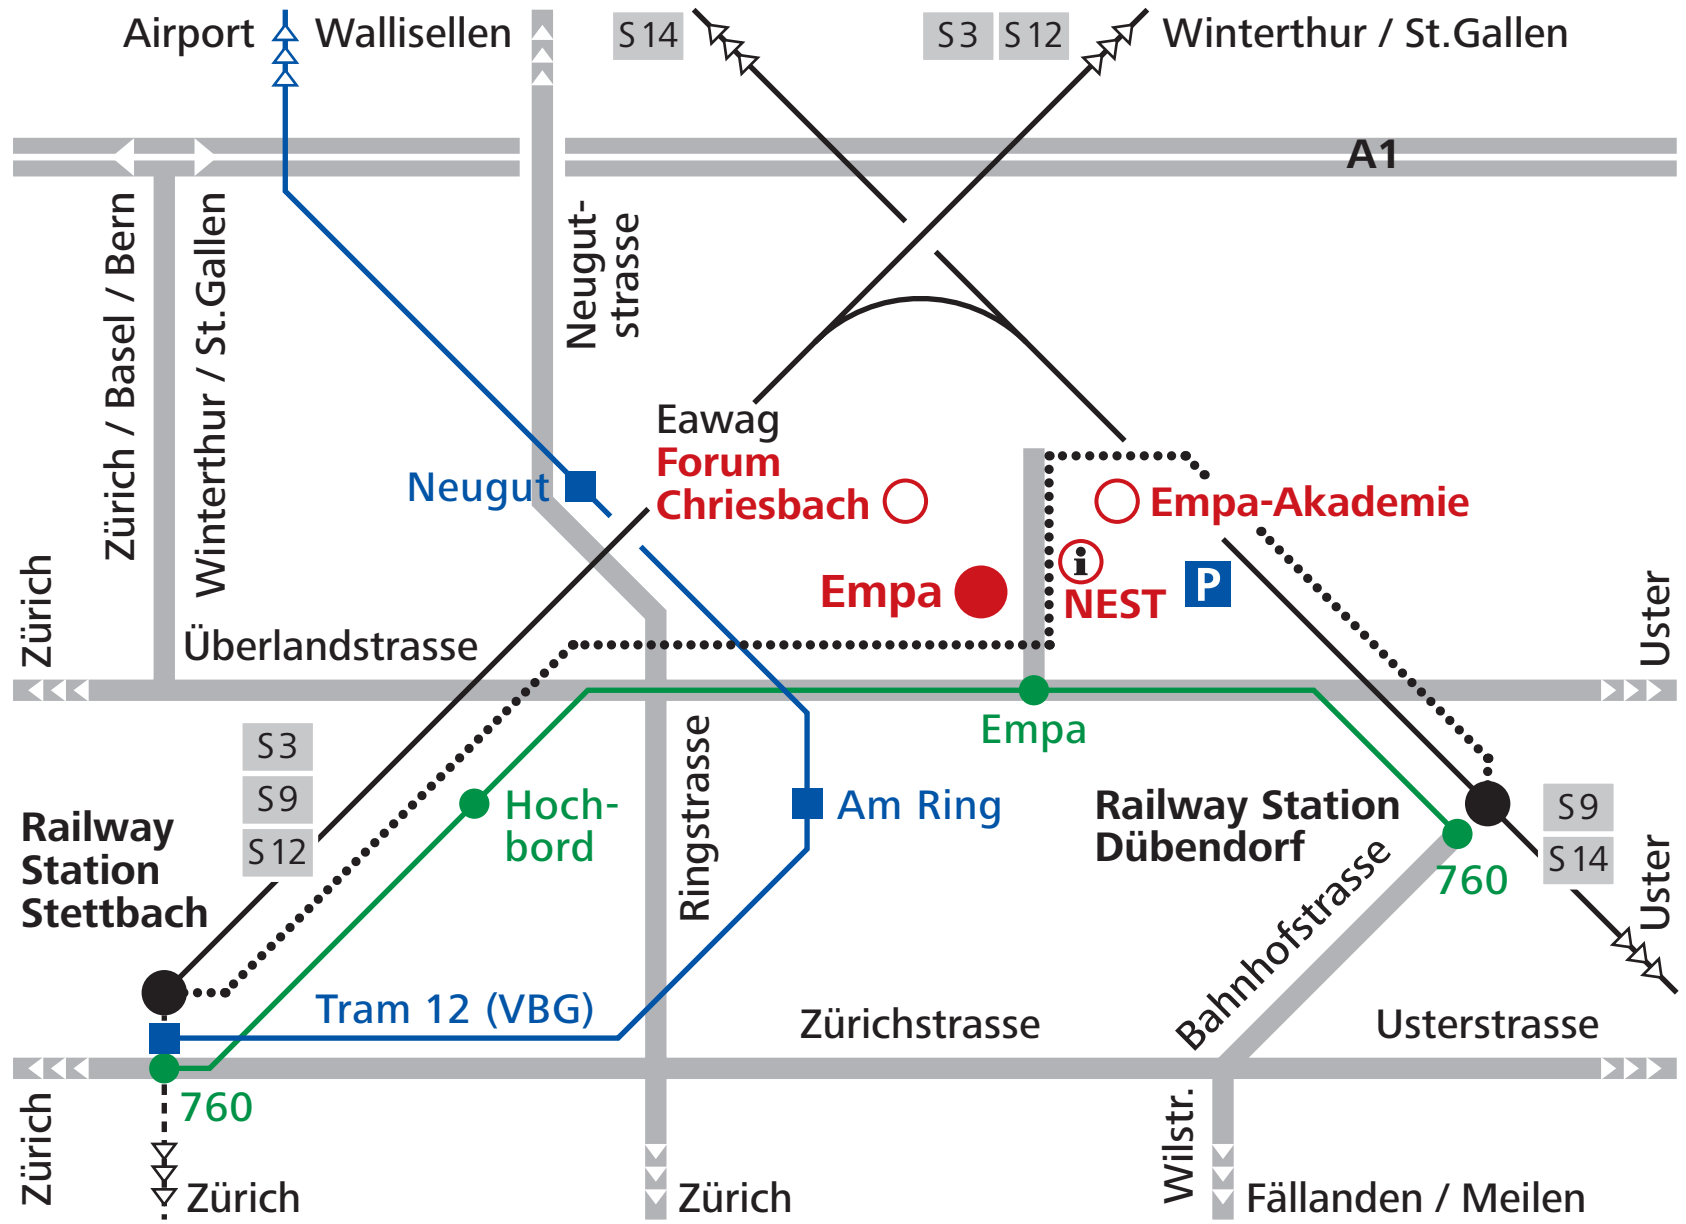

Main connections to the Empa location in Dübendorf (extensive)

Überlandstrasse 129
CH-8600 Dübendorf
Phone +41 58 765 11 11
Fax +41 58 765 11 22
www.empa.ch

Address for GPS/sat nav:
Eduard-Amstutz-Strasse,
8600 Dübendorf

Please do use public transport.
There is only very limited parking available.

● Bus Stop ■ Glattalbahn Stop Footpath Dübendorf 10 min, Stettbach 20 min